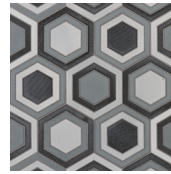

Stardust Cosmos

DATE REVISED: AUGUST 2024

WALKER ZANGER

MATERIAL	Glazed basaltic lava rock
FINISH*	Crackle/Gloss/Metallic
THICKNESS	3/8"
SHEET SIZE	7-7/8" x 9-1/16"
COVERAGE SQFT/PIECE	0.4958 SqFt
MOUNTING	Mesh

AVAILABLE COLORS

Twilight
Crackle/Gloss Finish

Glam
Crackle/Gloss/Metallic Finish

RECOMMENDED USAGES

Commercial
Interior Wall

Residential
Interior Wall

Residential
Interior Floor

Shower Wall