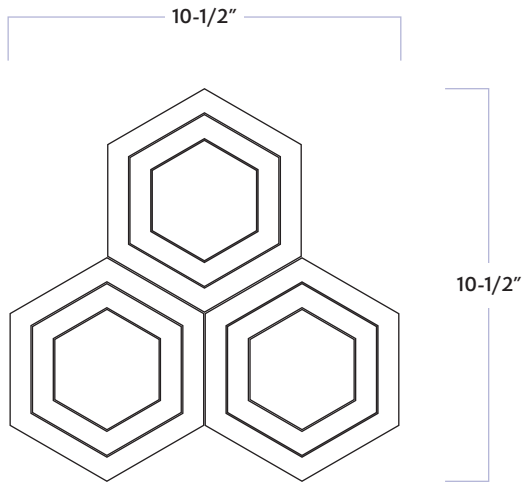

Stardust Cosmos

DATE REVISED: AUGUST 2024

WALKER ZANGER

MATERIAL	Glazed basaltic lava rock
FINISH*	Crackle/Gloss/Metallic
THICKNESS	3/8"
SHEET SIZE	7-7/8" x 9-1/16"
COVERAGE SQFT/PIECE	0.4958 SqFt
MOUNTING	Mesh